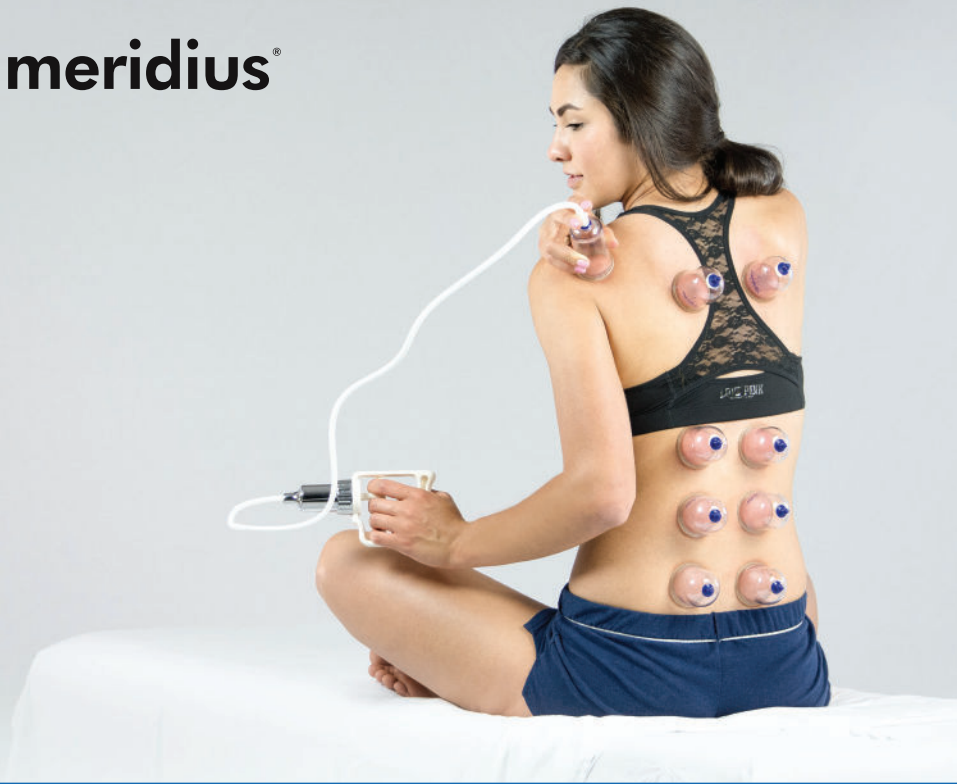

meridius®

VERSATILE CUPPING SET MADE OF POLYCARBONATE

Meridius cupping sets are extremely versatile due to the large number of cupping shapes available such as the extra oval shape cup, curved bottom cup and triangle shaped cup.

They come in a navy-blue case with a firm handle which is ideal for travelling and storage. Additionally, the blue silicone valve can be detached from the cup for easy sterilization and maintenance.

Try Meridius® products today and **Dare to Challenge!**

www.meridiusmedical.com

Replaceable
silicone valves

Versatile
shapes & sizes

Enhanced pressure
and adjustment

Easy-to-carry & store
protective case